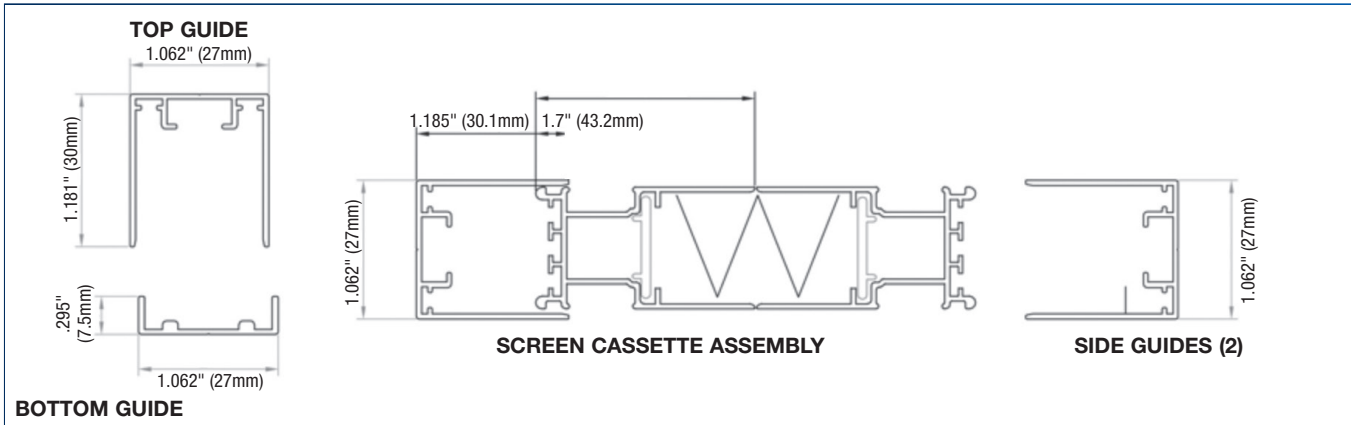

- Made using elegant and stylish pleated screen fabric
- Easy, touch of a finger operation
- Screen opens at either end then it can be moved and positioned
- Screens are custom made to match the net screen opening dimension
- Pre-assembled for fast and easy installation
- Features one large screen panel
- Idea for bi-folding, lift-n-slide and other large opening doors and windows
- Openings up to 196.85" (5.0m) Wide x 102.36" (2.6m) Tall
- Available in 5 frame colors

Genius[®]
Retractable Screen Systems

SERIES: ZigZag

CUSTOM MADE TO SIZE FEATURING PLEATED STYLE FABRIC

FRAME COLORS

ZIGZAG MINIMUMS & MAXIMUMS

Minimum Width: 10"

Maximum Width (Single Screen Panel): 196.85" (5.0m)

Minimum Height: 10"

Maximum Height: 102.36" (2.6m)